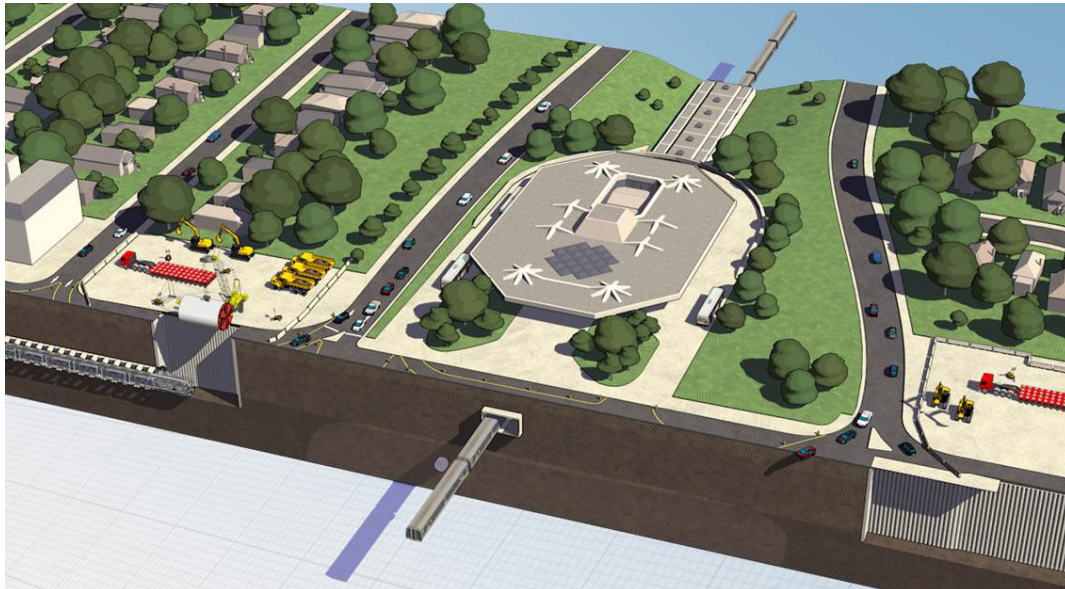

Eglinton Crosstown Update - June 2013

The Eglinton Crosstown is a 19 kilometre light rail transit line that will run along Eglinton Avenue through the heart of Toronto, with an underground central section. The line will connect Mount Dennis in the west to Kennedy Road in the east, the new service will be up to 60 per cent faster than bus service today.

Metrolinx invites you to attend a meeting for information on construction works related to the Eglinton Crosstown LRT project.

The Open House format meeting will begin at 7:00 p.m. with an opportunity to view displays and speak one-on-one with staff. We look forward to seeing you there.

Date: Wednesday, June 19, 2013

Time: 7:00 p.m. – 9:00 p.m.

Location: Beth Sholom Synagogue
1445 Eglinton Ave. W

For more Crosstown information:

Visit the Crosstown Community Office at 1848 Eglinton Avenue West (at Dufferin)